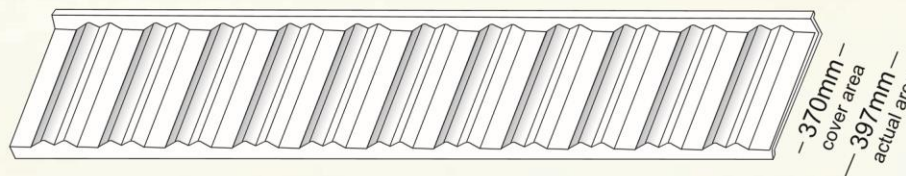

TILE SPECIFICATIONS (approx)

Overall length:	1690mm
Cover:	1600mm
Overall width:	397mm
Cover:	370mm
Mass per tile:	3.2kg
Mass per square metre:	5.78kg
Tiles per square metre:	1.69
Thickness:	0.35m

1600mm cover area
1690mm actual area